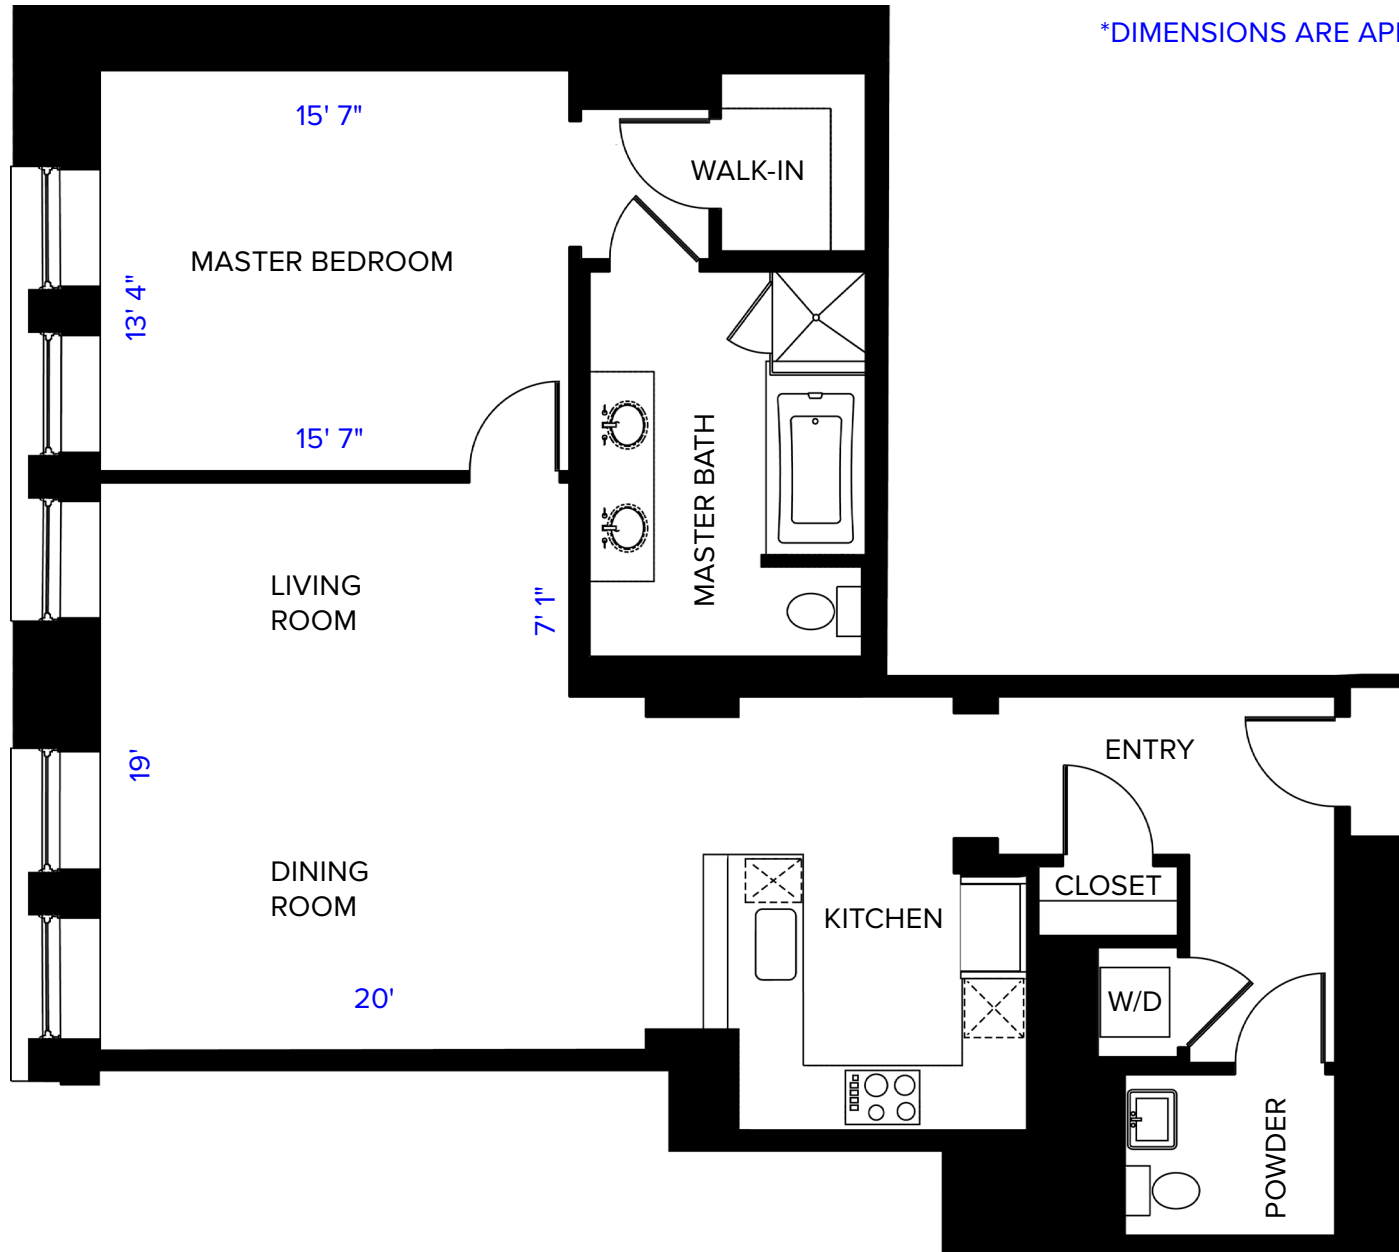

RESIDENCE 201

1 Bedroom | 1 ½ Bathrooms | 1,290 sq.ft.*

*DIMENSIONS ARE APROXIMATE

*Per architect

THE RITZ-CARLTON RESIDENCES

SAN FRANCISCO

Residence Features

Interiors

Crystal door knobs
Lutron wall plates
LED lighting
Bosch washer & dryer
Wide-plank oak floors
Nest Learning Thermostat

Bathrooms

Caesarstone counter tops
George Kovacs sconces
Kohler Purist fixtures
Decolav rectangular sinks
Emtek towel bars
Smoke crystal knobs
Arquati framed mirrors
Soft-close cabinets & drawers